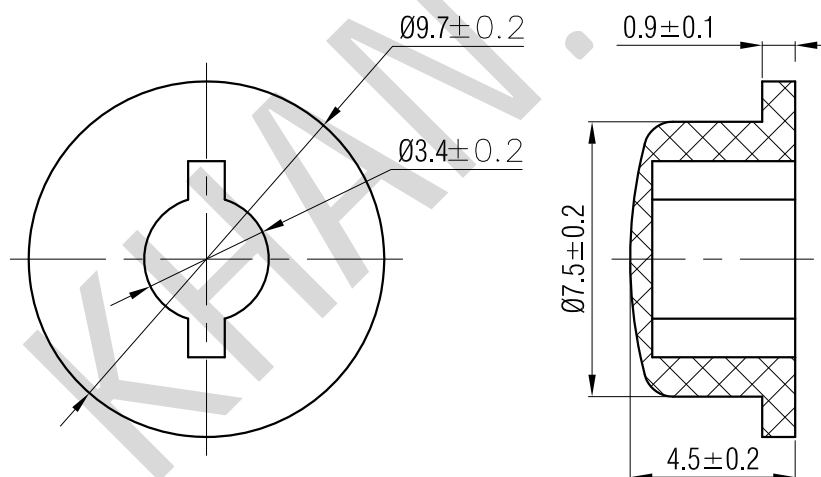

SWITCH CAP
P/N:SC102

Materials ABS

Color Black

Packaging

Bulk Package

Inner Package: Plastic bag

Outer Package: Carton

VERSION		PROJECTION	DESIGN	
KH14FE22E				
SCALE	SIZE	 Dimensions are shown:mm(inches)	DRAWN	
5:1	A4		2014.02.20	APPROVAL